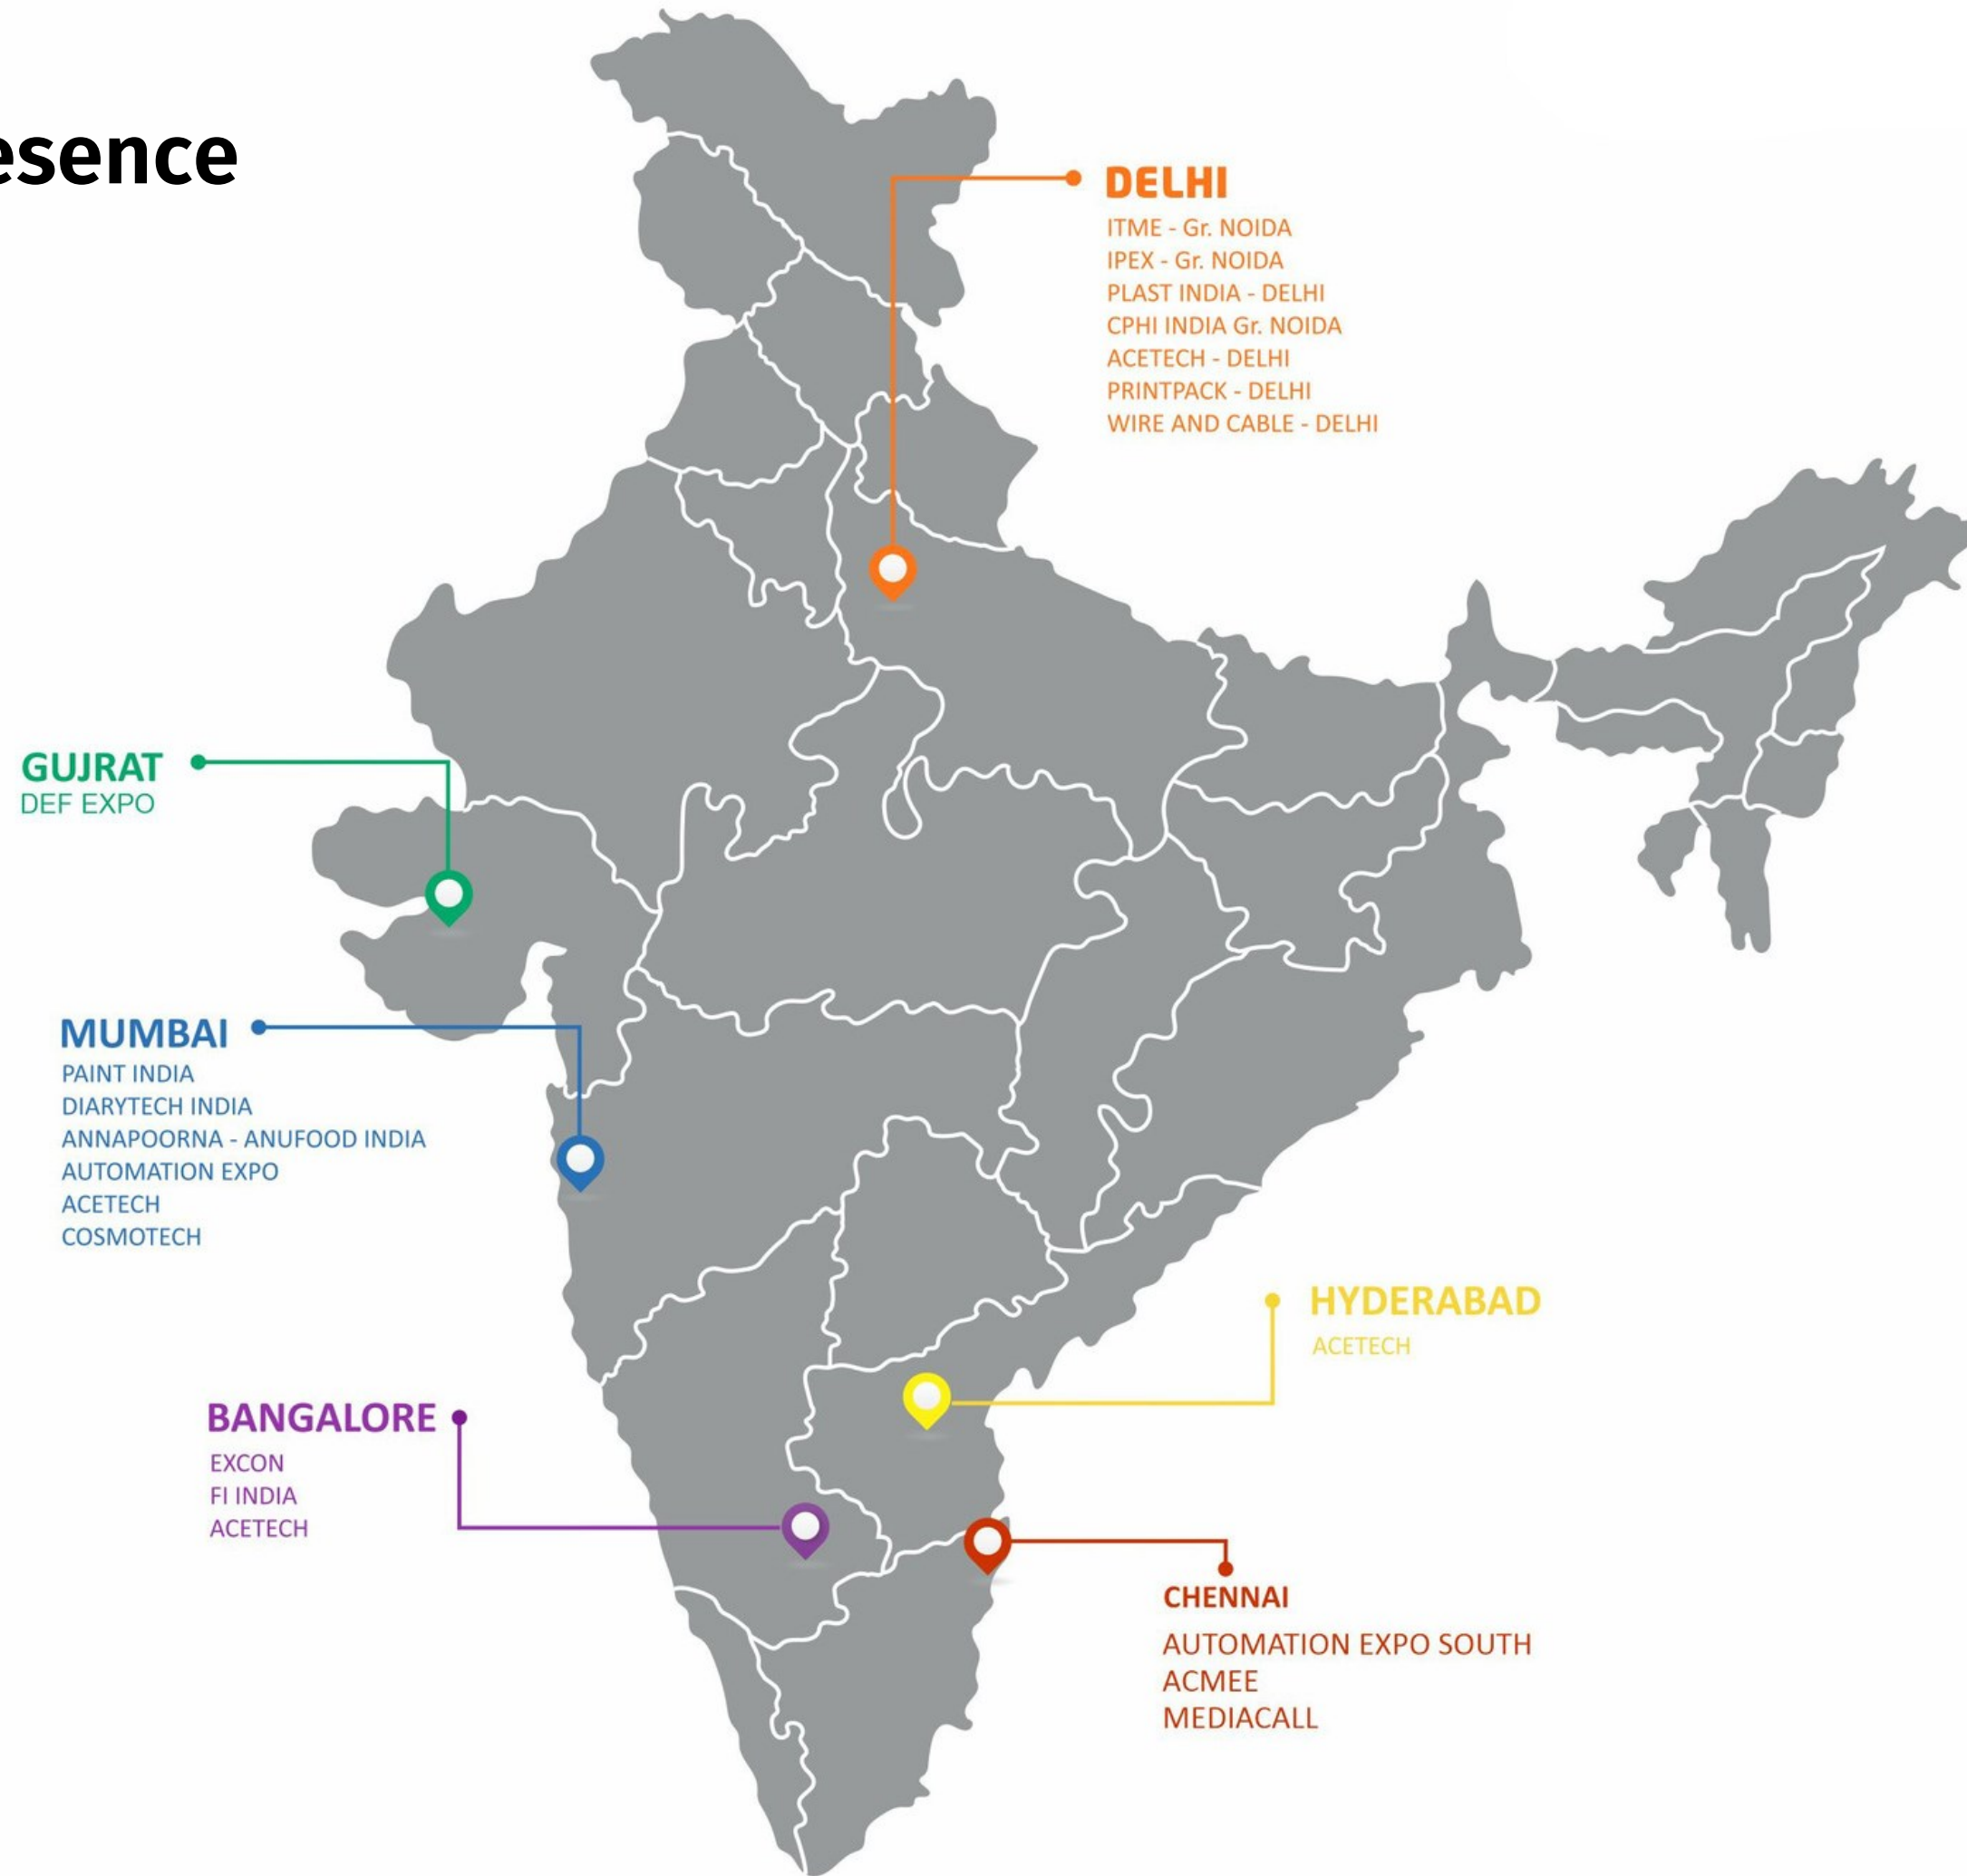

India presence

M - S T A N D™
EXCELLENCE SIMPLIFIED

M-STAND - Your Perfect CPHI Partner