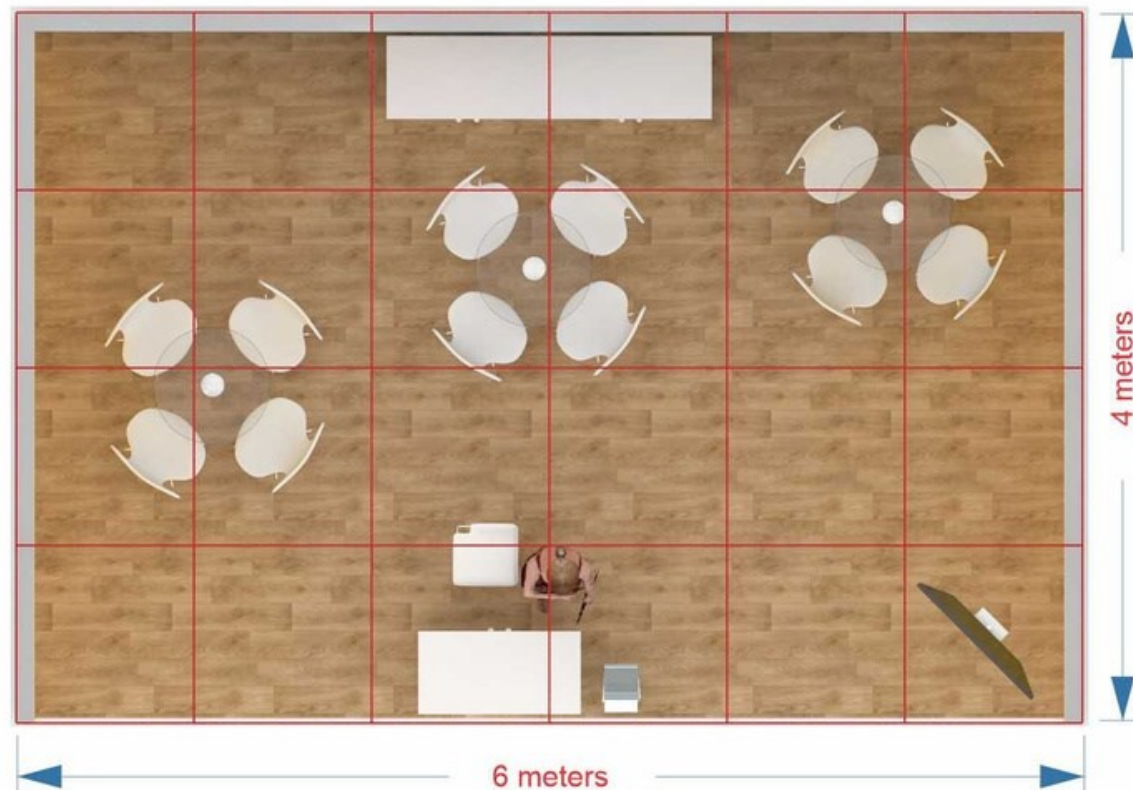

M - S T A N D
EXCELLENCE SIMPLIFIED

TYPE ONE | BOOTH CONFIGURATION

3m x 3m | 3m x 4m | 3m x 5m | 3m x 6m | **4m x 6m**
5m x 5m | 5m x 6m

Inclusions:

- German Profile With Backlite Fabric Print
- Stand Structure
- Lighting & Electrical
- Logistics & Installations