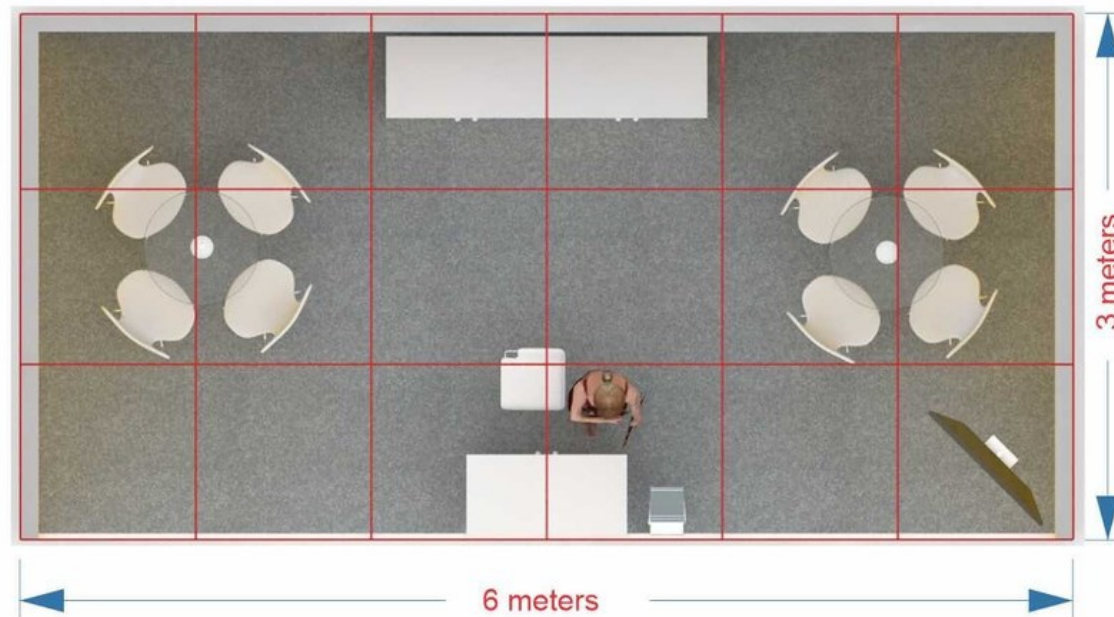

M-STAND - Your Perfect CPPI Partner

M - S T A N D
EXCELLENCE SIMPLIFIED

TYPE ONE | BOOTH CONFIGURATION