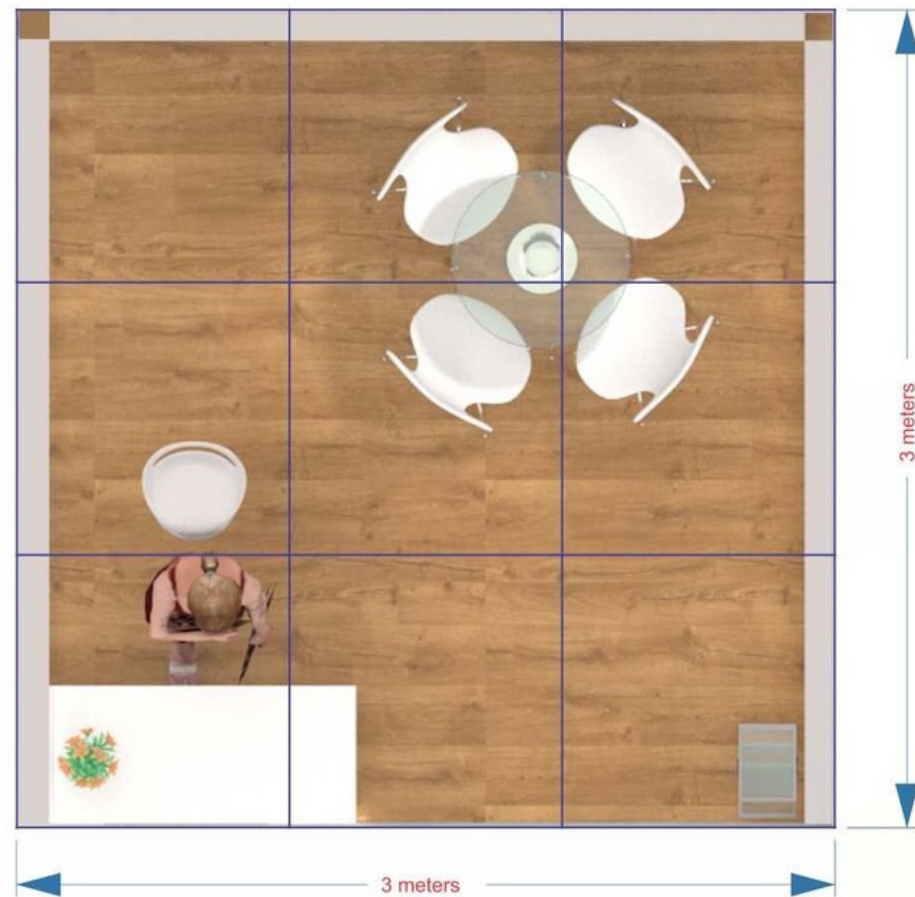

TYPE TWO | BOOTH CONFIGURATION

3m x 3m | 3m x 4m | 3m x 5m | 3m x 6m | 4m x 6m
5m x 5m | 5m x 6m

Inclusions:

- German Profile With Backlite Fabric Print
- Stand Structure
- Lighting & Electrical
- Logistics & Installations