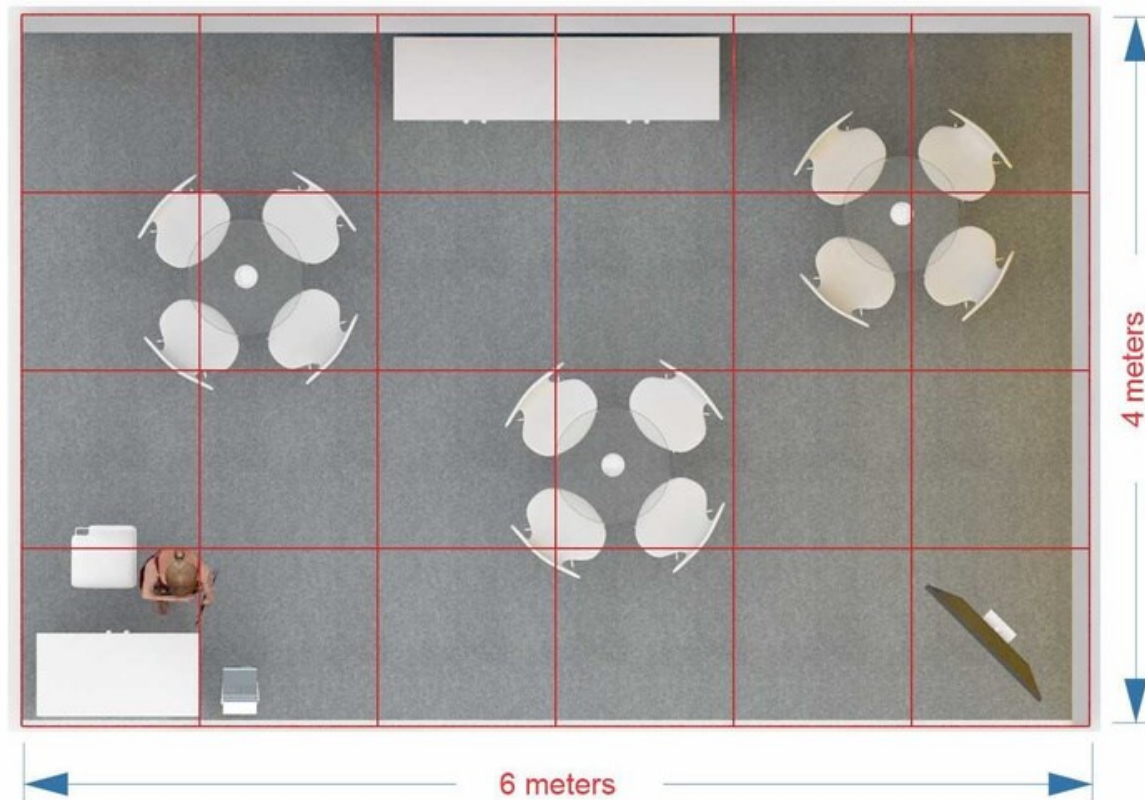

M - S T A N D
EXCELLENCE SIMPLIFIED

TYPE TWO | CORNER CONFIGURATION

3m x 3m | 3m x 4m | 3m x 5m | 3m x 6m | **4m x 6m**
5m x 5m | 5m x 6m

Inclusions:

- German Profile With Backlite Fabric Print
- Stand Structure
- Lighting & Electrical
- Logistics & Installations