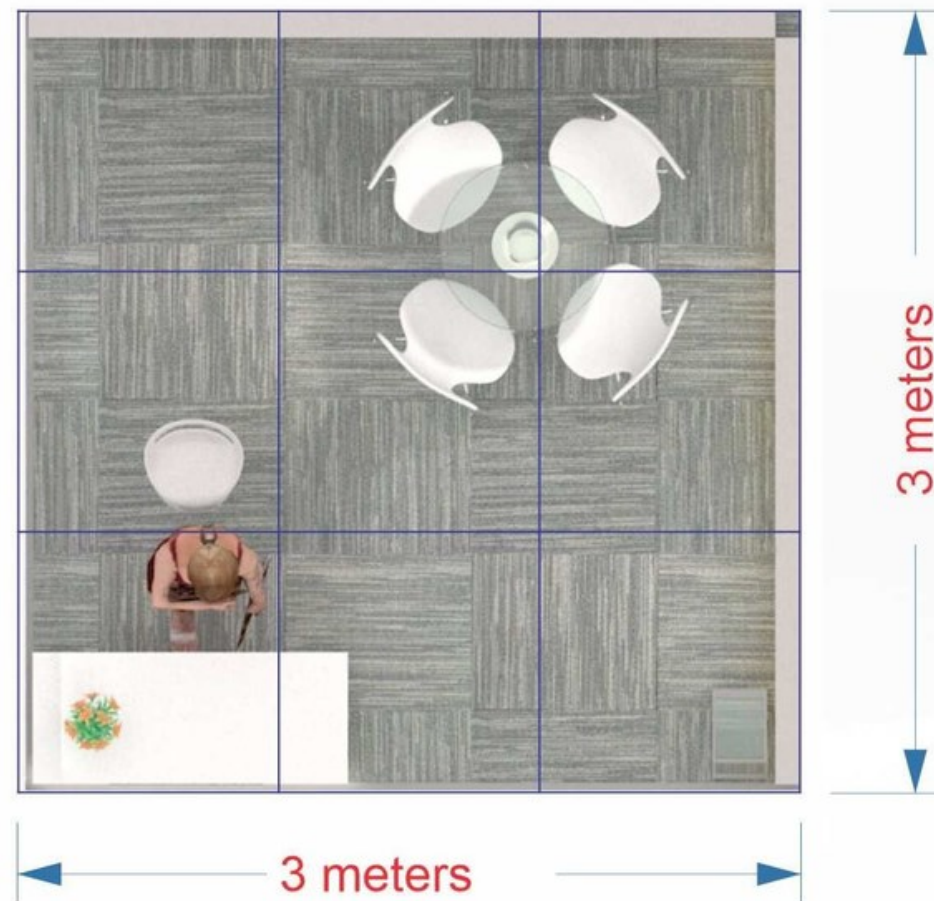

M - S T A N D
EXCELLENCE SIMPLIFIED

TYPE ONE | CORNER CONFIGURATION

3m x 3m | 3m x 4m | 3m x 5m | 3m x 6m | 4m x 6m
5m x 5m | 5m x 6m

Inclusions:

- German Profile With Backlite Fabric Print
- Stand Structure
- Lighting & Electrical
- Logistics & Installations