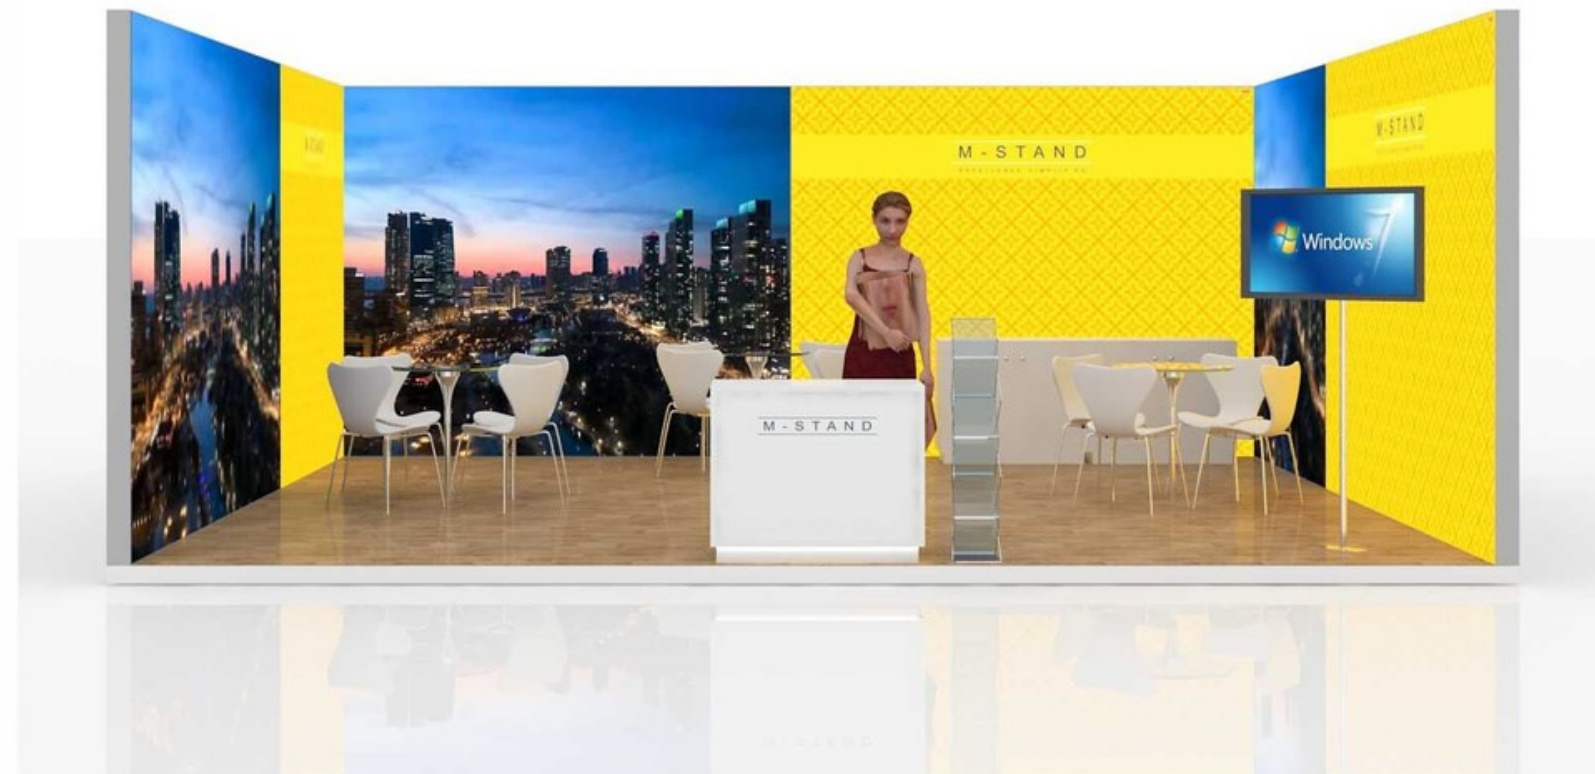

M-STAND - Your Perfect CPPI Partner

TYPE ONE | BOOTH CONFIGURATION

3m x 3m | 3m x 4m | 3m x 5m | 3m x 6m | 4m x 6m
5m x 5m | 5m x 6m

Inclusions:

- German Profile With Backlite Fabric Print
- Stand Structure
- Lighting & Electrical
- Logistics & Installations

PRE-BOOK - € 8400

Add ons:

- Raised Floor With Carpet
- Furnitures & Brochure Stand
- LED TV on stand / tabletop
- Reception & Storage
- Display podium

info@mstand.in / www.mstand.in