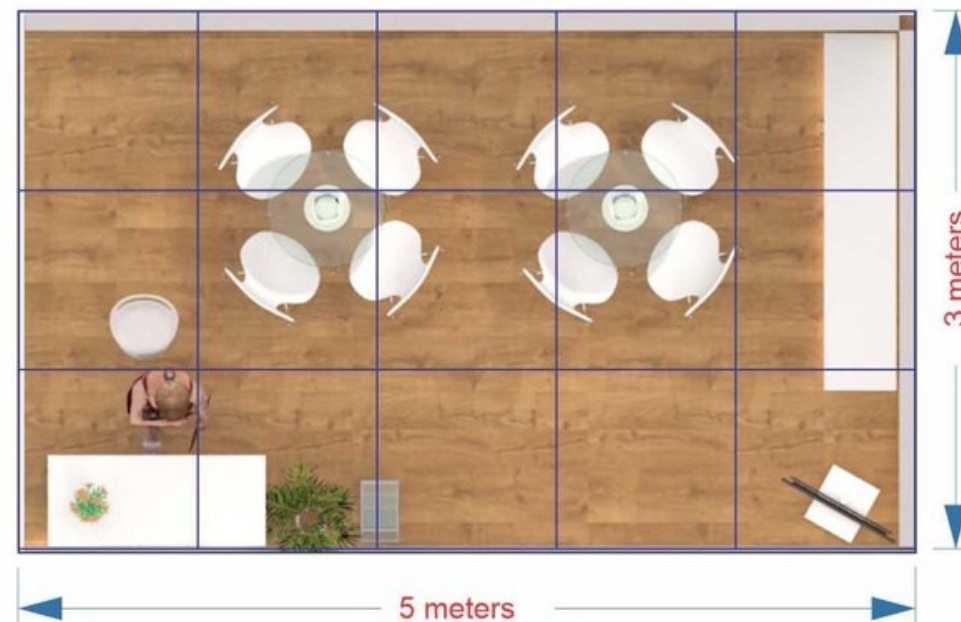

M - S T A N D
EXCELLENCE SIMPLIFIED

TYPE TWO | CORNER CONFIGURATION

3m x 3m | 3m x 4m | **3m x 5m** | 3m x 6m | 4m x 6m
5m x 5m | 5m x 6m

Inclusions:

- German Profile With Backlite Fabric Print
- Stand Structure
- Lighting & Electrical
- Logistics & Installations