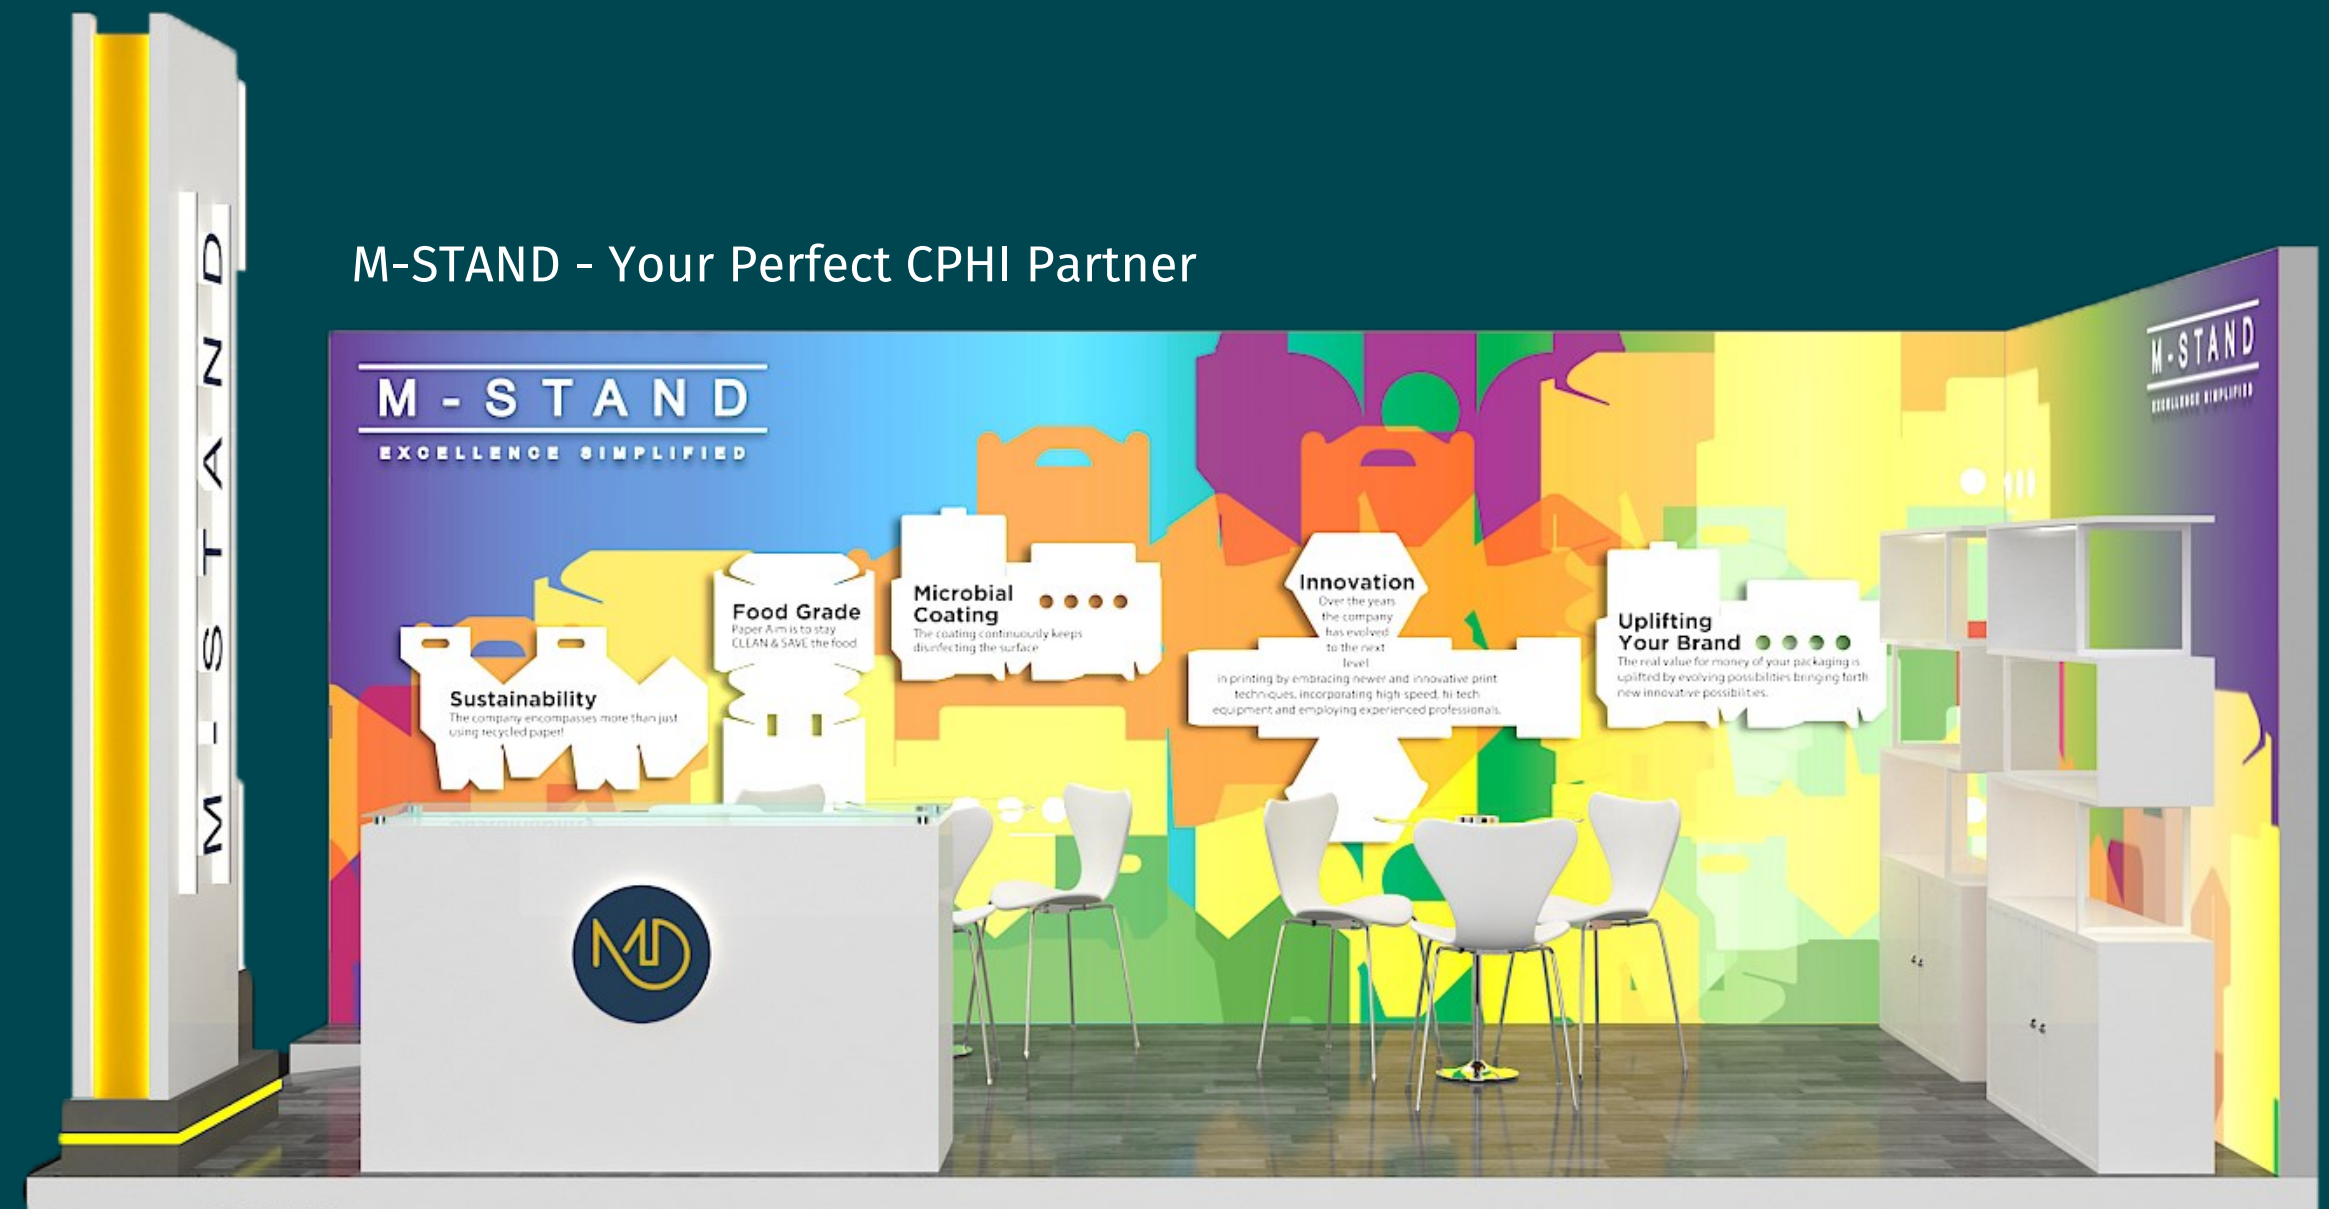

Hence M-STAND booth can be the ultimate solution and your perfect partner for CPHI Barcelona