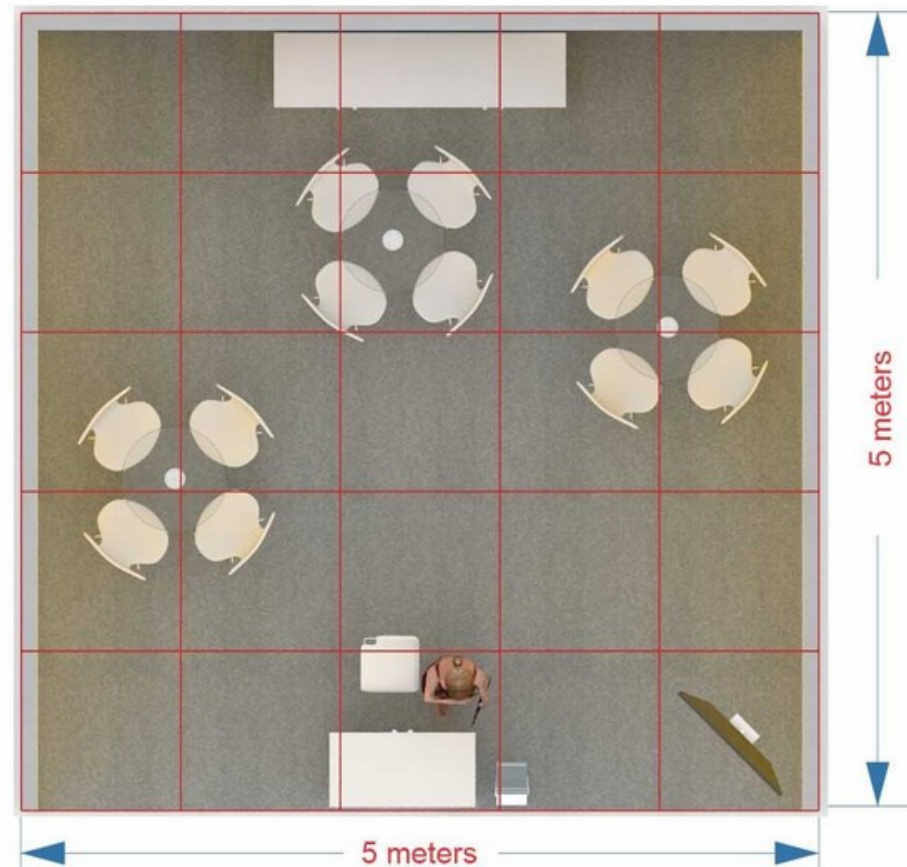

M - S T A N D
EXCELLENCE SIMPLIFIED

TYPE ONE | BOOTH CONFIGURATION

3m x 3m | 3m x 4m | 3m x 5m | 3m x 6m | 4m x 6m
5m x 5m | 5m x 6m

Inclusions:

- German Profile With Backlite Fabric Print
- Stand Structure
- Lighting & Electrical
- Logistics & Installations