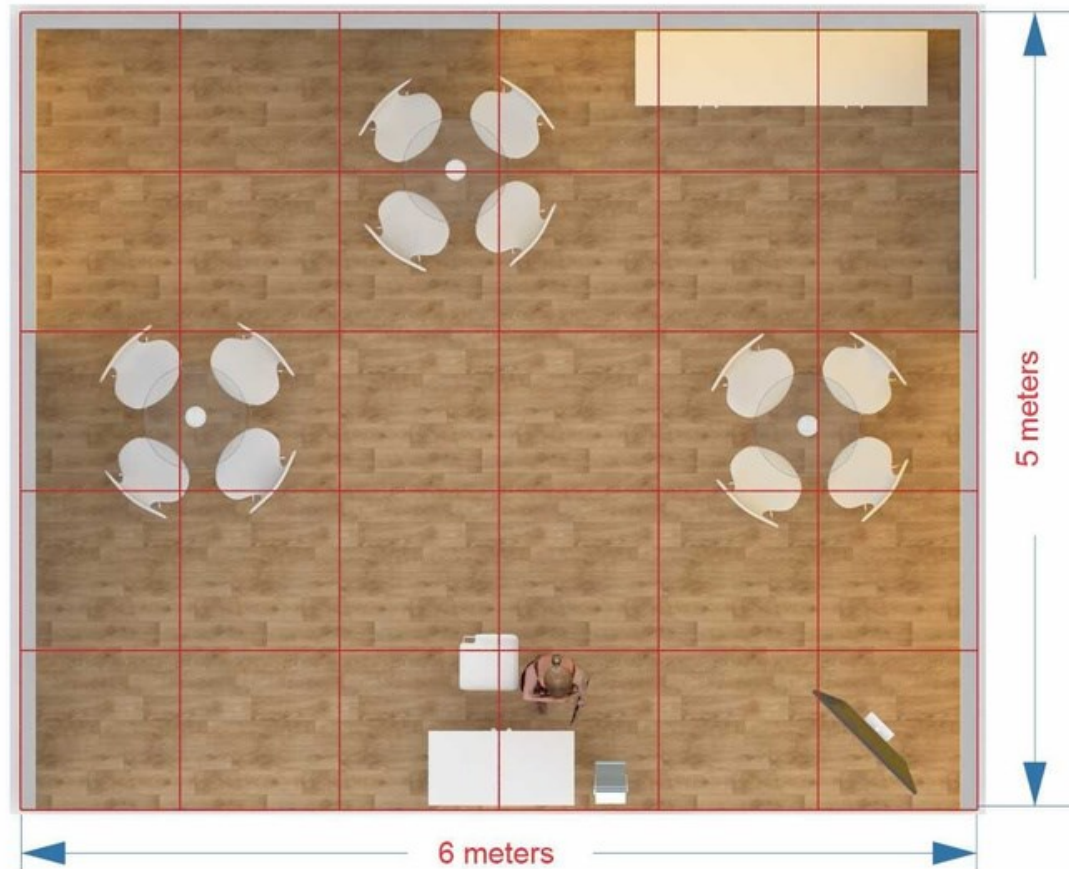

TYPE ONE | BOOTH CONFIGURATION

3m x 3m | 3m x 4m | 3m x 5m | 3m x 6m | 4m x 6m
5m x 5m | 5m x 6m

Inclusions:

- German Profile With Backlite Fabric Print
- Stand Structure
- Lighting & Electrical
- Logistics & Installations