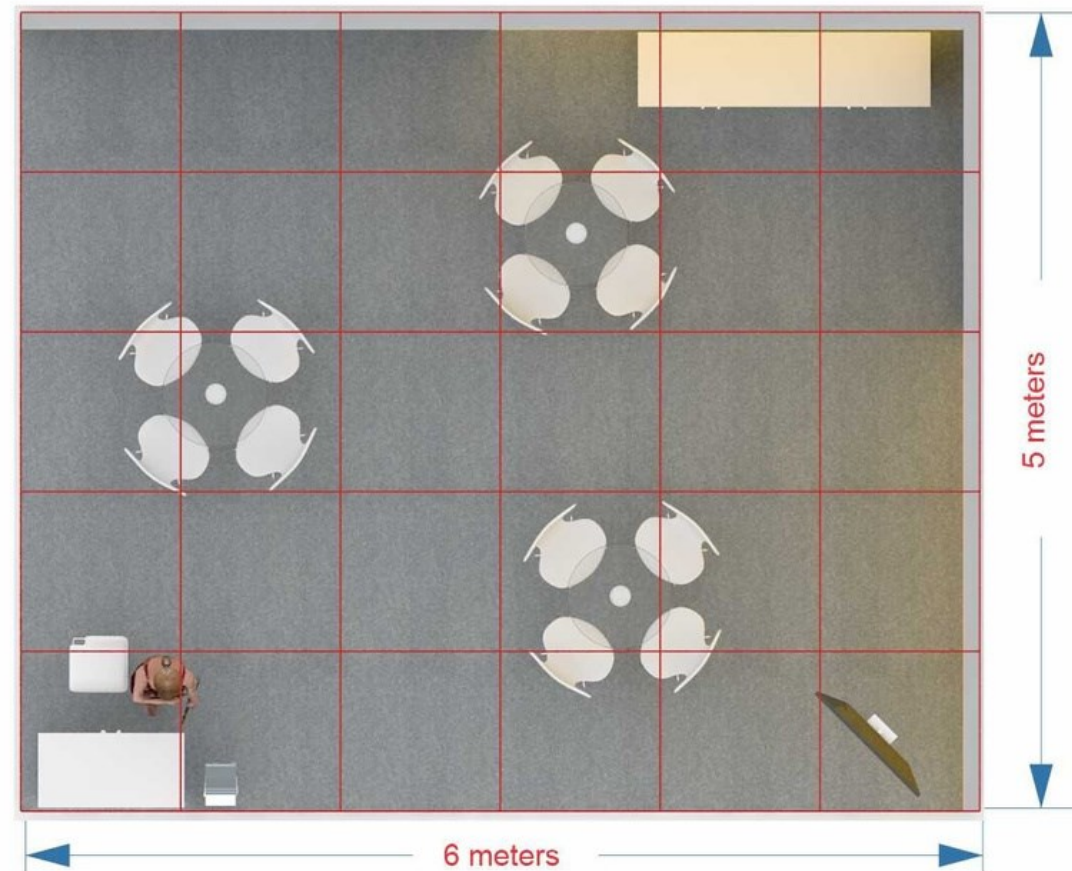

M - S T A N D
EXCELLENCE SIMPLIFIED

TYPE TWO | CORNER CONFIGURATION

3m x 3m | 3m x 4m | 3m x 5m | 3m x 6m | 4m x 6m
5m x 5m | **5m x 6m**

Inclusions:

- German Profile With Backlite Fabric Print
- Stand Structure
- Lighting & Electrical
- Logistics & Installations