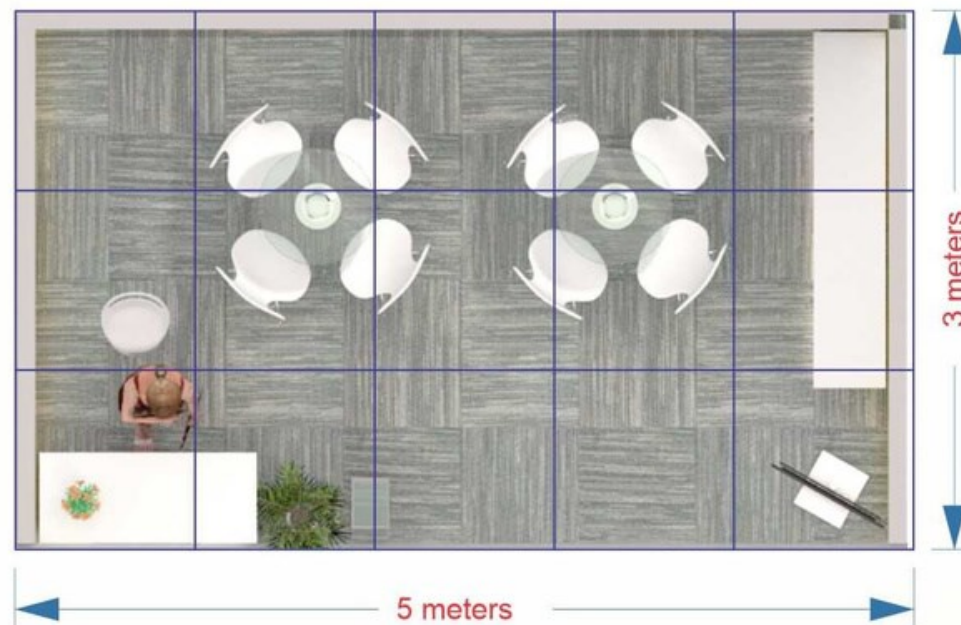

M-STAND - Your Perfect CPPI Partner

M - S T A N D
EXCELLENCE SIMPLIFIED

TYPE ONE | BOOTH CONFIGURATION

3m x 3m | 3m x 4m | **3m x 5m** | 3m x 6m | 4m x 6m
5m x 5m | 5m x 6m

Inclusions:

- German Profile With Backlite Fabric Print
- Stand Structure
- Lighting & Electrical
- Logistics & Installations

PRE-BOOK - € 5550

Add ons:

- Raised Floor With Carpet
- Furnitures & Brochure Stand
- LED TV on stand / tabletop
- Reception & Storage
- Display podium

info@mstand.in / www.mstand.in