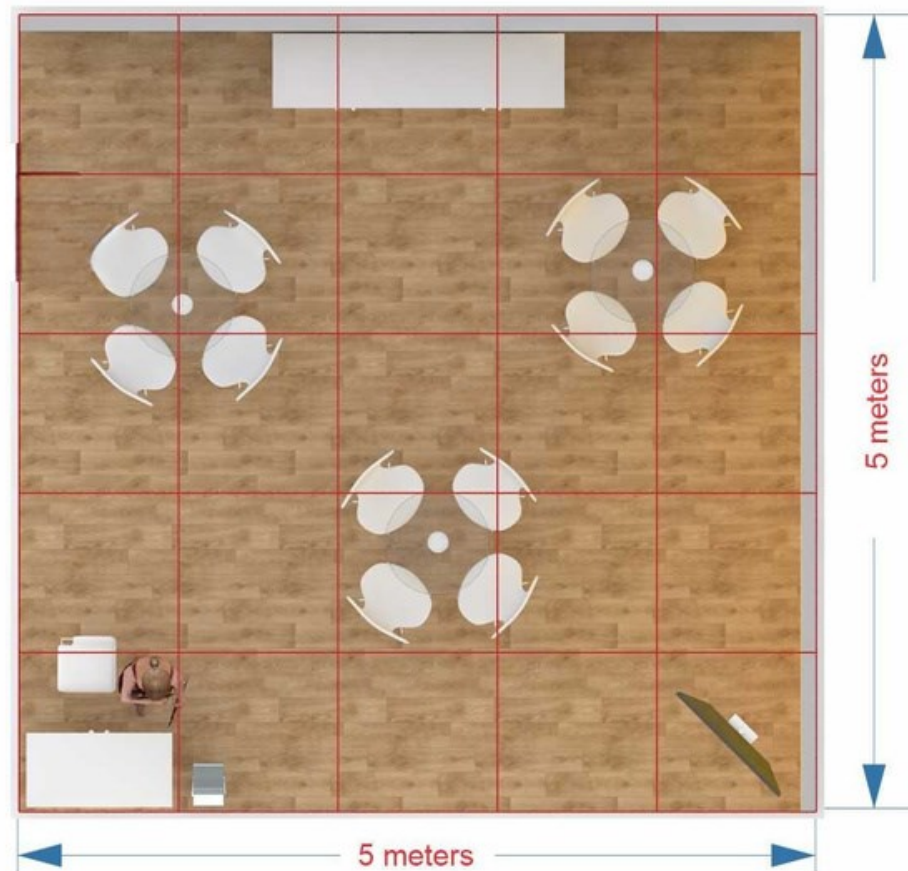

M - S T A N D
EXCELLENCE SIMPLIFIED

TYPE TWO | CORNER CONFIGURATION

3m x 3m | 3m x 4m | 3m x 5m | 3m x 6m | 4m x 6m
5m x 5m | 5m x 6m

Inclusions:

- German Profile With Backlite Fabric Print
- Stand Structure
- Lighting & Electrical
- Logistics & Installations