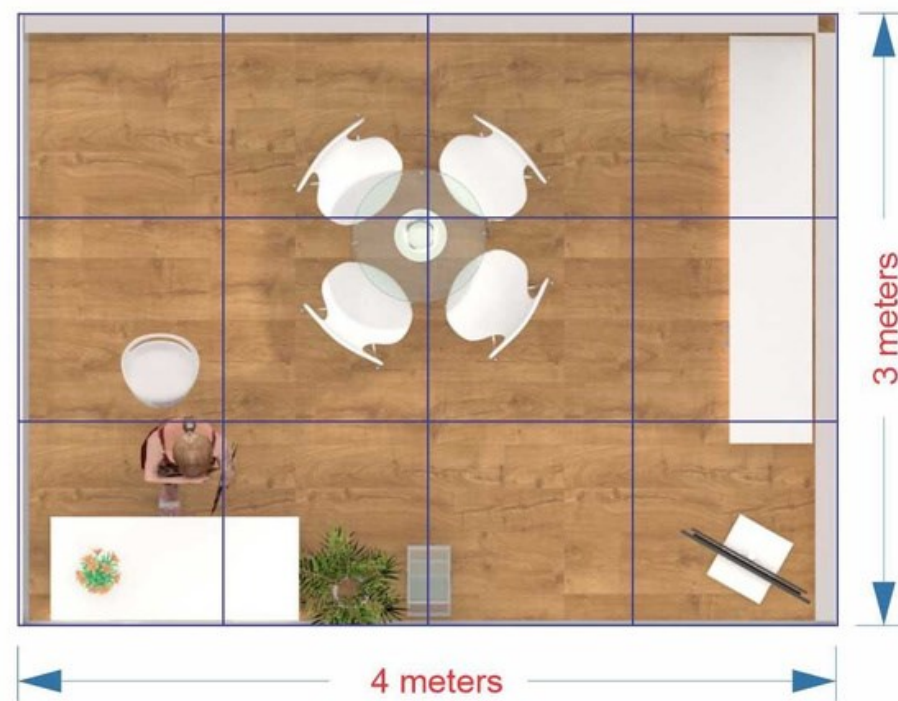

M-STAND - Your Perfect CPHI Partner

M - S T A N D
EXCELLENCE SIMPLIFIED

TYPE ONE | CORNER CONFIGURATION

3m x 3m | **3m x 4m** | 3m x 5m | 3m x 6m | 4m x 6m
5m x 5m | 5m x 6m

Inclusions:

- German Profile With Backlite Fabric Print
- Stand Structure
- Lighting & Electrical
- Logistics & Installations

PRE-BOOK - € 3600

Add ons:

- Raised Floor With Carpet
- Furnitures & Brochure Stand
- LED TV on stand / tabletop
- Reception & Storage
- Display podium

info@mstand.in / www.mstand.in