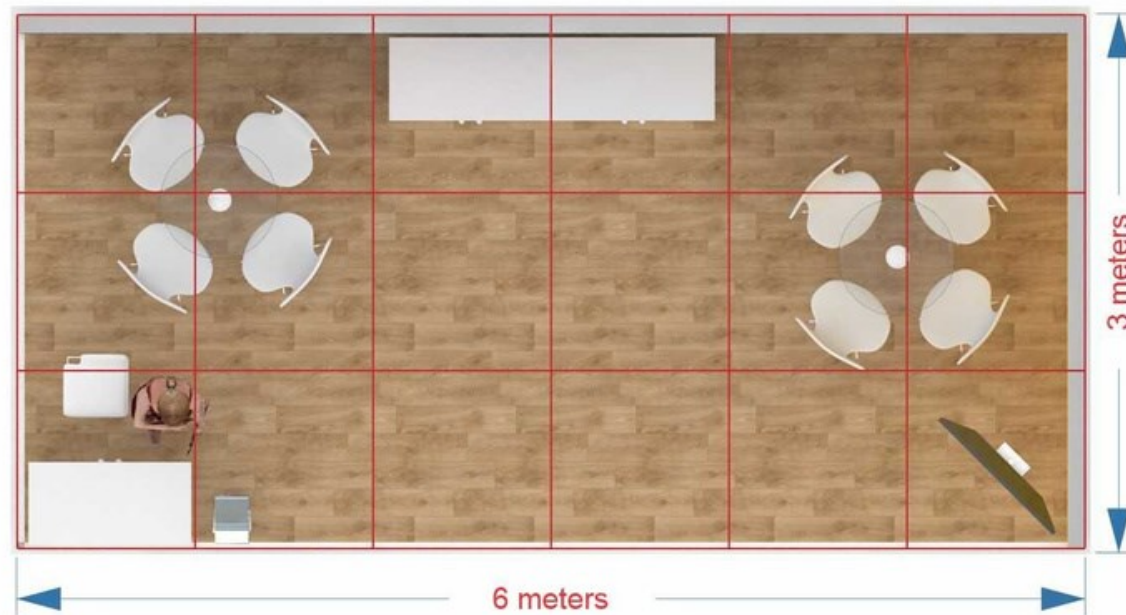

TYPE TWO | CORNER CONFIGURATION

M - S T A N D
EXCELLENCE SIMPLIFIED

3m x 3m | 3m x 4m | 3m x 5m | **3m x 6m** | 4m x 6m
5m x 5m | 5m x 6m

Inclusions:

- German Profile With Backlite Fabric Print
- Stand Structure
- Lighting & Electrical
- Logistics & Installations